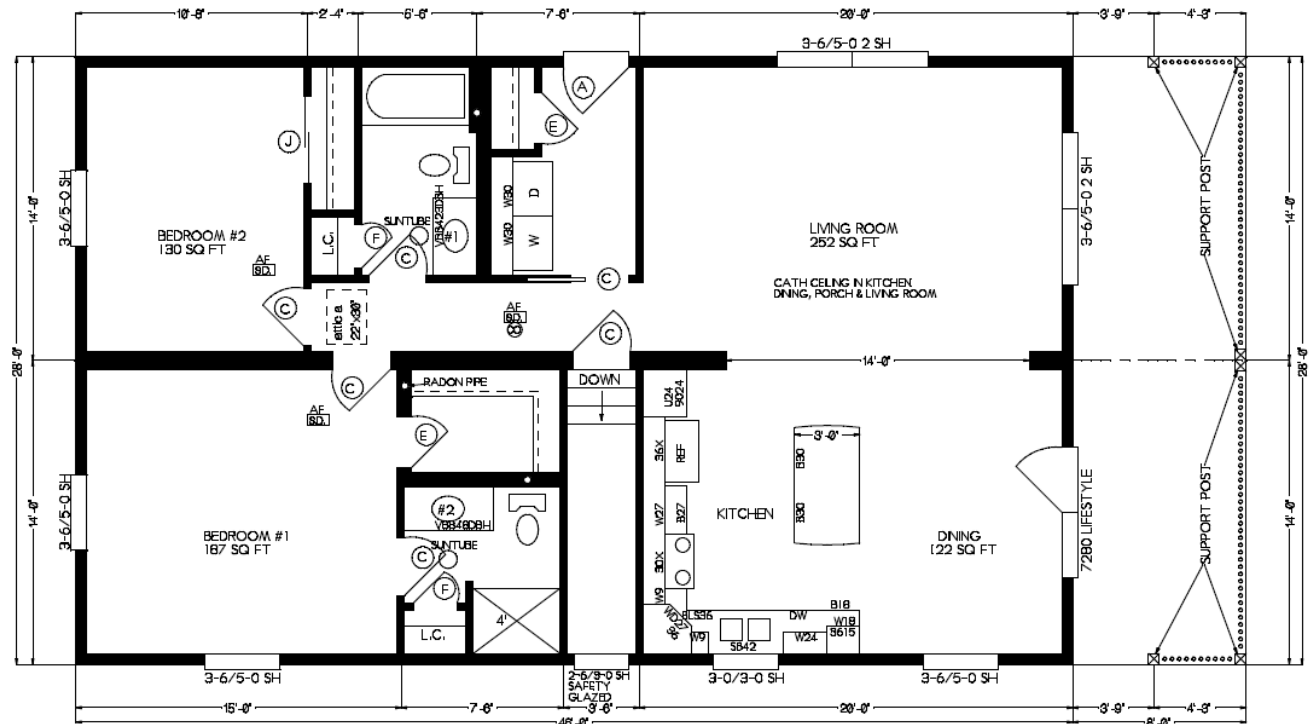

Base Price	$147,654
This Home Includes The Following Options:	
8' End Porch On Ranch	19,102
Upg. Decking To Trex Tranced 2-Tone	1,749
Home Roof - 6/12 Slope	2,646
3 1/2" Door & Window Lineals	1,331
Mohawk Rare Vintage - Floor Upgrade	2,162
Vaulted Ceilings - LR, DR, Kit, & Porch	1,204
Interior Door - Pocket Door	429
Wiring For Electric Range	175
Wire - Only - For Microwave	75
Wire - Only - For Dishwasher	75
6" LED Disk Lite x12 (LR, Kit, & Porch)	780
Pendant Light X2	130
Midnight Black Fan/Light - Lr	220
Extra 3/4-Bath	2,497
Laundry Hookups With Cabinets	787
Elkay Quartz Sink - Black	549
Pull-Down Matte Black Kitchen Faucet	295
Black Matte Package - 2 Baths	867
Vanity - Drawers Both Sides	237
Vanity - Drawers One Side	138
Lazy Susan	774
U249024 - Pantry Cabinet	1,204
Custom Wall Cabinets	325
36" Standard Countertop	44
Vent Outside For Rangehood	200
10" Solar Tube X2	1,590
Crown Molding (25)	525
Pella Lifestyle 6' Swing French Door	6,660
Lr Window Upgrade	581
Pella Vinyl 250 Tempered Glass	270
Exterior Light Fixture Credit	-30
Total With Options Shown:	$195,245

MN #BC146710

Feb. 2026

Prices Are Subject to Change